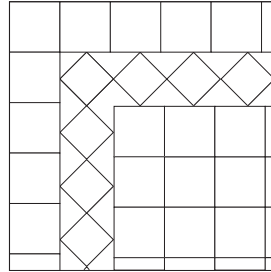

Trim Sizes (Available in all colors)

Nominal Size	Actual Size	Metric (cm)
4" x 12" Single Bullnose	3-3/4" x 11-3/4"	9.5 x 30
4" x 12" Bullnose Corner (left)	3-3/4" x 11-3/4"	9.5 x 30
4" x 12" Bullnose Corner (right)	3-3/4" x 11-3/4"	9.5 x 30
6" x 12" Cove Base	5-3/4" x 11-3/4"	15 x 30
6" x 8" Cove Base Corner (left)	5-3/4" x 7-3/4"	15 x 20
6" x 8" Cove Base Corner (right)	5-3/4" x 7-3/4"	15 x 20

Color Code	Color Name	Size	Pattern %
A1119	Night Night	18"x18"	100%*

*Ask your dealer to calculate border tiles required based on the size of the tiles and the square footage

Idea Book Pattern #8

Lit-A1119-05 - Back

Floor: Color Blox Series

Color Code	Color Name	Size	Pattern %
A1113	Blue Suede Shoes	18"x18"	100%
A1113	Blue Suede Shoes	Border	Border *
A1119	Night Night	Border	Border *

*Ask your dealer to calculate border tiles required based on the size of the tiles and the square footage