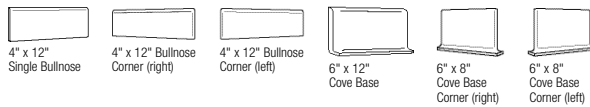

**COLOR BLOX**  
A1118 CHOCOLATE CANDY  
Price Group IV

▲ [Photo info](#)

# COLOR BLOX

Sizes Available (Available in all colors)

Nominal Size	Actual Size	Metric (cm)	Thickness
6" x 6"	5-3/4" x 5-3/4"	15 x 15	3/8"
12" x 12"	11-3/4" x 11-3/4"	30 x 30	3/8"
18" x 18"	17-3/4" x 17-3/4"	45 x 45	3/8"

Trim Sizes (Available in all colors)

Nominal Size	Actual Size	Metric (cm)
4" x 12" Single Bullnose	3-3/4" x 11-3/4"	9.5 x 30
4" x 12" Bullnose Corner (left)	3-3/4" x 11-3/4"	9.5 x 30
4" x 12" Bullnose Corner (right)	3-3/4" x 11-3/4"	9.5 x 30
6" x 12" Cove Base	5-3/4" x 11-3/4"	15 x 30
6" x 8" Cove Base Corner (left)	5-3/4" x 7-3/4"	15 x 20
6" x 8" Cove Base Corner (right)	5-3/4" x 7-3/4"	15 x 20