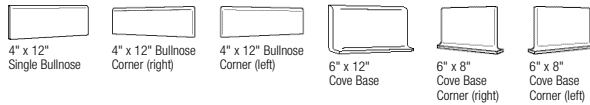

COLOR BLOX

Sizes Available (Available in all colors)

Nominal Size	Actual Size	Metric (cm)	Thickness
6" x 6"	5-3/4" x 5-3/4"	15 x 15	3/8"
12" x 12"	11-3/4" x 11-3/4"	30 x 30	3/8"
18" x 18"	17-3/4" x 17-3/4"	45 x 45	3/8"

Trim Sizes (Available in all colors)

Nominal Size	Actual Size	Metric (cm)
4" x 12" Single Bullnose	3-3/4" x 11-3/4"	9.5 x 30
4" x 12" Bullnose Corner (left)	3-3/4" x 11-3/4"	9.5 x 30
4" x 12" Bullnose Corner (right)	3-3/4" x 11-3/4"	9.5 x 30
6" x 12" Cove Base	5-3/4" x 11-3/4"	15 x 30
6" x 8" Cove Base Corner (left)	5-3/4" x 7-3/4"	15 x 20
6" x 8" Cove Base Corner (right)	5-3/4" x 7-3/4"	15 x 20

Shade & Texture Index

Color Blox has a shade variation of V3.