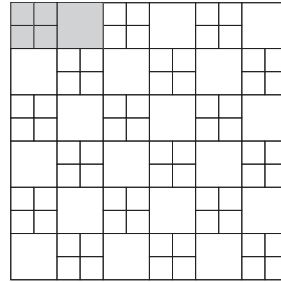

Product featured on front cover is A1111/A Day at the Beach – 12" x 12", 6" x 6"

Product featured in photo at right is A1110/Sea Monkey – 6" x 6"

A1111/A Day at the Beach – 12" x 12"

Crossville, Inc. • P.O. Box 1168, Crossville, TN 38557
 Phone: 931.484.2110 • Fax: 931.456.2956
 E-Mail: crossc@crossvilleinc.com • www.crossvilleinc.com

CROSSVILLE®

▲Photo info

Lit-A1111-05 - Front

Floor: Color Blox Series

Color Code	Color Name	Size	Pattern %
A1111	A Day at the Beach	12"x12"	50%
A1111	A Day at the Beach	6"x6"	50%

Idea Book Pattern #19

Lit-A1111-05 - Back

Floor: Color Blox Series

Color Code	Color Name	Size	Pattern %
A1110	Sea Monkey	6"x6"	50%
A1111	A Day at the Beach	12"x12"	50%

Idea Book Pattern #19