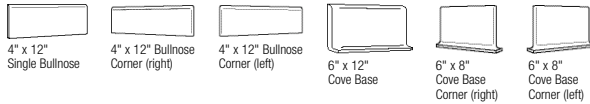

COLOR BLOX

Sizes Available (Available in all colors)

Nominal Size	Actual Size	Metric (cm)	Thickness
6" x 6"	5-3/4" x 5-3/4"	15 x 15	3/8"
12" x 12"	11-3/4" x 11-3/4"	30 x 30	3/8"
18" x 18"	17-3/4" x 17-3/4"	45 x 45	3/8"

Trim Sizes (Available in all colors)

Nominal Size	Actual Size	Metric (cm)
4" x 12" Single Bullnose	3-3/4" x 11-3/4"	9.5 x 30
4" x 12" Bullnose Corner (left)	3-3/4" x 11-3/4"	9.5 x 30
4" x 12" Bullnose Corner (right)	3-3/4" x 11-3/4"	9.5 x 30
6" x 12" Cove Base	5-3/4" x 11-3/4"	15 x 30
6" x 8" Cove Base Corner (left)	5-3/4" x 7-3/4"	15 x 20
6" x 8" Cove Base Corner (right)	5-3/4" x 7-3/4"	15 x 20