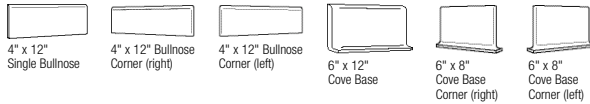

COLOR BLOX

A1107 MUD PIE

Price Group IV

▲Photo info

COLOR BLOX

Sizes Available (Available in all colors)

Nominal Size	Actual Size	Metric (cm)	Thickness
6" x 6"	5-3/4" x 5-3/4"	15 x 15	3/8"
12" x 12"	11-3/4" x 11-3/4"	30 x 30	3/8"
18" x 18"	17-3/4" x 17-3/4"	45 x 45	3/8"

Trim Sizes (Available in all colors)

Nominal Size	Actual Size	Metric (cm)
4" x 12" Single Bullnose	3-3/4" x 11-3/4"	9.5 x 30
4" x 12" Bullnose Corner (left)	3-3/4" x 11-3/4"	9.5 x 30
4" x 12" Bullnose Corner (right)	3-3/4" x 11-3/4"	9.5 x 30
6" x 12" Cove Base	5-3/4" x 11-3/4"	15 x 30
6" x 8" Cove Base Corner (left)	5-3/4" x 7-3/4"	15 x 20
6" x 8" Cove Base Corner (right)	5-3/4" x 7-3/4"	15 x 20