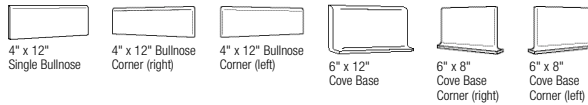

COLOR BLOX

Sizes Available (Available in all colors)

Nominal Size	Actual Size	Metric (cm)	Thickness
6" x 6"	5-3/4" x 5-3/4"	15 x 15	3/8"
12" x 12"	11-3/4" x 11-3/4"	30 x 30	3/8"
18" x 18"	17-3/4" x 17-3/4"	45 x 45	3/8"

Trim Sizes (Available in all colors)

Nominal Size	Actual Size	Metric (cm)
4" x 12" Single Bullnose	3-3/4" x 11-3/4"	9.5 x 30
4" x 12" Bullnose Corner (left)	3-3/4" x 11-3/4"	9.5 x 30
4" x 12" Bullnose Corner (right)	3-3/4" x 11-3/4"	9.5 x 30
6" x 12" Cove Base	5-3/4" x 11-3/4"	15 x 30
6" x 8" Cove Base Corner (left)	5-3/4" x 7-3/4"	15 x 20
6" x 8" Cove Base Corner (right)	5-3/4" x 7-3/4"	15 x 20