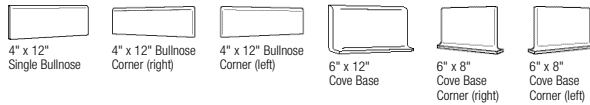

## Sizes Available (Available in all colors)

Nominal Size	Actual Size	Metric (cm)	Thickness
6" x 6"	5-3/4" x 5-3/4"	15 x 15	3/8"
12" x 12"	11-3/4" x 11-3/4"	30 x 30	3/8"
18" x 18"	17-3/4" x 17-3/4"	45 x 45	3/8"

## Trim Sizes (Available in all colors)

Nominal Size	Actual Size	Metric (cm)
4" x 12" Single Bullnose	3-3/4" x 11-3/4"	9.5 x 30
4" x 12" Bullnose Corner (left)	3-3/4" x 11-3/4"	9.5 x 30
4" x 12" Bullnose Corner (right)	3-3/4" x 11-3/4"	9.5 x 30
6" x 12" Cove Base	5-3/4" x 11-3/4"	15 x 30
6" x 8" Cove Base Corner (left)	5-3/4" x 7-3/4"	15 x 20
6" x 8" Cove Base Corner (right)	5-3/4" x 7-3/4"	15 x 20