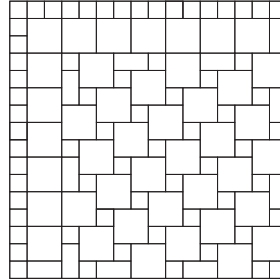

Product featured on front cover is A1104/It's a Boy! – 12" x 12", 6" x 6"

Product featured in photo at right is A1108/Sea Otter – 12" x 12"

A1104/It's a Boy! – 6" x 6"

408738/Artesian Well – Bentley Prince Street Carpet

Color Code	Color Name	Size	Pattern %
A1104	It's a Boy!	12"x12"	80%
A1104	It's a Boy!	6"x6"	20%

Idea Book Pattern #64

Lit-A1104-05 - Back

Floor: Color Blox Series

Color Code	Color Name	Size	Pattern %
A1108	Sea Otter	12"x12"	80%
A1104	It's a Boy!	6"x6"	20%
408738	Artesian Well / BPS Carpet border		