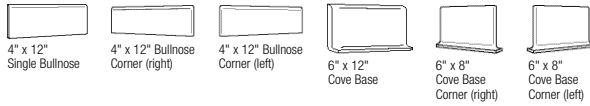

COLOR BLOX

A1104 IT'S A BOY!

Price Group I

▲Photo info

COLOR BLOX

Sizes Available (Available in all colors)

Nominal Size	Actual Size	Metric (cm)	Thickness
6" x 6"	5-3/4" x 5-3/4"	15 x 15	3/8"
12" x 12"	11-3/4" x 11-3/4"	30 x 30	3/8"
18" x 18"	17-3/4" x 17-3/4"	45 x 45	3/8"

Trim Sizes (Available in all colors)

Nominal Size	Actual Size	Metric (cm)
4" x 12" Single Bullnose	3-3/4" x 11-3/4"	9.5 x 30
4" x 12" Bullnose Corner (left)	3-3/4" x 11-3/4"	9.5 x 30
4" x 12" Bullnose Corner (right)	3-3/4" x 11-3/4"	9.5 x 30
6" x 12" Cove Base	5-3/4" x 11-3/4"	15 x 30
6" x 8" Cove Base Corner (left)	5-3/4" x 7-3/4"	15 x 20
6" x 8" Cove Base Corner (right)	5-3/4" x 7-3/4"	15 x 20