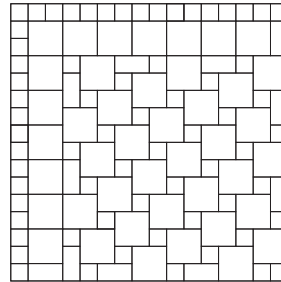

Color Code	Color Name	Size	Pattern %
A1104	It's a Boy!	12"x12"	80%
A1104	It's a Boy!	6"x6"	20%

Idea Book Pattern #64

Lit-A1104-05 - Back

Floor: Color Blox Series

Color Code	Color Name	Size	Pattern %
A1108	Sea Otter	12"x12"	80%
A1104	It's a Boy!	6"x6"	20%
408738	Artesian Well / BPS Carpet border		