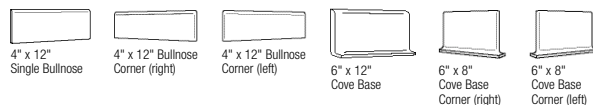

## Sizes Available (Available in all colors)

Nominal Size	Actual Size	Metric (cm)	Thickness
6" x 6"	5-3/4" x 5-3/4"	15 x 15	3/8"
12" x 12"	11-3/4" x 11-3/4"	30 x 30	3/8"
18" x 18"	17-3/4" x 17-3/4"	45 x 45	3/8"

## Trim Sizes (Available in all colors)

Nominal Size	Actual Size	Metric (cm)
4" x 12" Single Bullnose	3-3/4" x 11-3/4"	9.5 x 30
4" x 12" Bullnose Corner (left)	3-3/4" x 11-3/4"	9.5 x 30
4" x 12" Bullnose Corner (right)	3-3/4" x 11-3/4"	9.5 x 30
6" x 12" Cove Base	5-3/4" x 11-3/4"	15 x 30
6" x 8" Cove Base Corner (left)	5-3/4" x 7-3/4"	15 x 20
6" x 8" Cove Base Corner (right)	5-3/4" x 7-3/4"	15 x 20