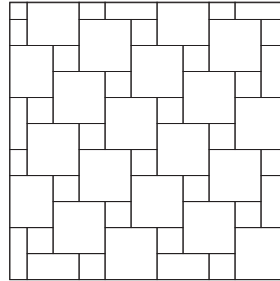

### Floor: Color Blox Series

Color Code	Color Name	Size	Pattern %
A1103	Slinky	12"x12"	80%
A1103	Slinky	6"x6"	20%

Idea Book Pattern #20

### Floor: Color Blox Series

Color Code	Color Name	Size	Pattern %
A1103	Slinky	12"x12"	80%
A1104	It's A Boy!	6"x6"	20%
408856	Dozen Roses / BPS Carpet		

Idea Book Pattern #20