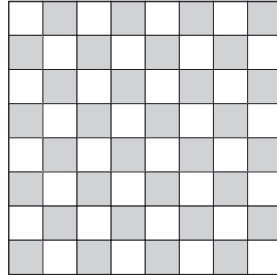

Lit-A1102-05 - Back

Floor: Color Blox Series

Color Code	Color Name	Size	Pattern %
A1102	Roasted Marshmallow	12"x12"	50%
A1109	Sidewalk Chalk	12"x12"	50%

Idea Book Pattern #9