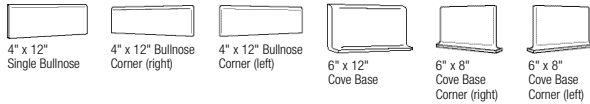

**COLOR BLOX**

A1102 ROASTED MARSHMALLOW

Price Group I

▲Photo info

# COLOR BLOX

Sizes Available (Available in all colors)

Nominal Size	Actual Size	Metric (cm)	Thickness
6" x 6"	5-3/4" x 5-3/4"	15 x 15	3/8"
12" x 12"	11-3/4" x 11-3/4"	30 x 30	3/8"
18" x 18"	17-3/4" x 17-3/4"	45 x 45	3/8"

Trim Sizes (Available in all colors)

Nominal Size	Actual Size	Metric (cm)
4" x 12" Single Bullnose	3-3/4" x 11-3/4"	9.5 x 30
4" x 12" Bullnose Corner (left)	3-3/4" x 11-3/4"	9.5 x 30
4" x 12" Bullnose Corner (right)	3-3/4" x 11-3/4"	9.5 x 30
6" x 12" Cove Base	5-3/4" x 11-3/4"	15 x 30
6" x 8" Cove Base Corner (left)	5-3/4" x 7-3/4"	15 x 20
6" x 8" Cove Base Corner (right)	5-3/4" x 7-3/4"	15 x 20