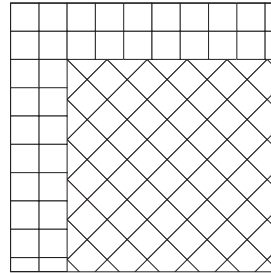

Product featured on front cover is A1102/Roasted Marshmallow - 12" x 12"

Product featured in photo at right is A1102/Roasted Marshmallow - 12" x 12"

A1109/Sidewalk Chalk - 12" x 12"

Crossville, Inc. • P.O. Box 1168, Crossville, TN 38557  
 Phone: 931.484.2110 • Fax: 931.456.2956  
 E-Mail: [crossc@crossvilleinc.com](mailto:crossc@crossvilleinc.com) • [www.crossvilleinc.com](http://www.crossvilleinc.com)

## Lit-A1102-05 - Front

**Floor:** Color Blox Series

Color Code	Color Name	Size	Pattern %
------------	------------	------	-----------

A1102	Roasted Marshmallow	12"x12"	100%
-------	---------------------	---------	------