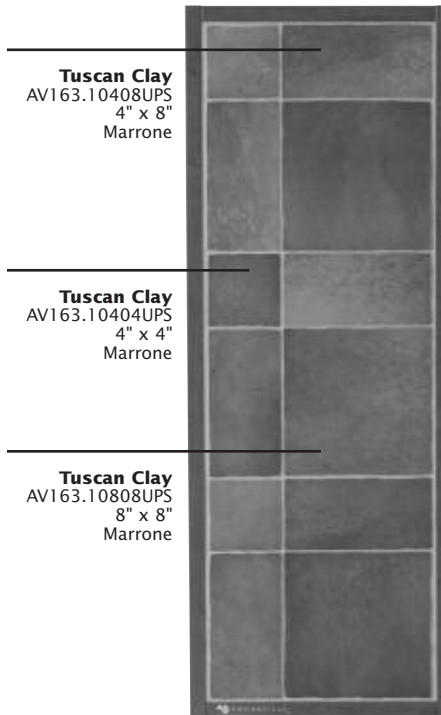

## TUSCAN CLAY

INS-FBINTC1-07

INS-FBINTC2-07

INS-FBINTC3-07

INS-FBINTC4-07

- 13-7/8" x 37-1/4" panels feature Crossville's Tuscan Clay series
- Tile is mounted in attractive patterns and designs to emulate possible floor and wall combinations
- Panel backs include information on sizes, colors, trim and technical data
- Rich, solid-wood frame
- Wooden stand allows boards to be displayed in cascading order
- Display's footprint is 15" x 34" deep
- Sold in sets only

Back of  
Display  
Panel

**Tuscan Clay**  
AV161.10312UPS  
3" x 12"  
Bianco

**Tuscan Clay**  
AV163.10303UPS  
3" x 3"  
Marrone

**Tuscan Clay**  
AV161.11212UPS  
12" x 12"  
Bianco

INS-FBINTC1-07

**Tuscan Clay**  
AV164.10303UPS  
3" x 3"  
Grigio

**Tuscan Clay**  
AV162.10312UPS  
3" x 12"  
Rosso

**Tuscan Clay**  
AV162.11212UPS  
12" x 12"  
Rosso

INS-FBINTC2-07

**Tuscan Clay**  
AV163.10408UPS  
4" x 8"  
Marrone

**Tuscan Clay**  
AV163.10404UPS  
4" x 4"  
Marrone

**Tuscan Clay**  
AV163.10808UPS  
8" x 8"  
Marrone

INS-FBINCBT3-07

**Tuscan Clay**  
AV164.10312UPS  
3" x 12"  
Grigio

INS-FBINCBT4-07