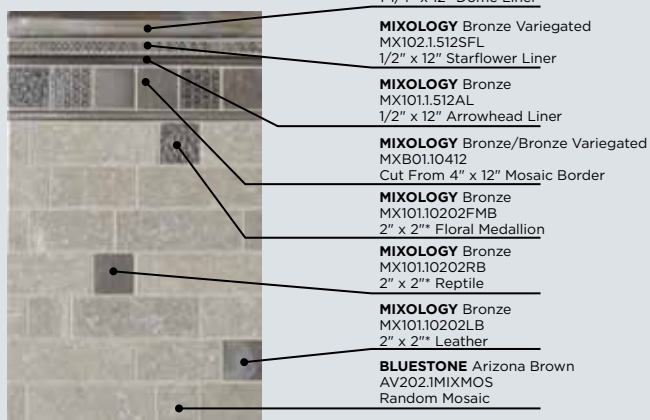

ENV-GBSAV-11
Glass Blox and Savoy

MIXOLOGY Bronze Variegated
MX102.11.2512DL
1-1/4" x 12" Dome Liner

MIXOLOGY Bronze Variegated
MX102.1.512SFL
1/2" x 12" Starflower Liner

MIXOLOGY Bronze
MX101.1.512AL
1/2" x 12" Arrowhead Liner

MIXOLOGY Bronze/Bronze Variegated
MXB01.10412
Cut From 4" x 12" Mosaic Border

MIXOLOGY Bronze
MX101.10202FMB
2" x 2" Floral Medallion

MIXOLOGY Bronze
MX101.10202RB
2" x 2" Reptile

MIXOLOGY Bronze
MX101.10202LB
2" x 2" Leather

BLUESTONE Arizona Brown
AV202.1MIXMOS
Random Mosaic

* Cut from 6" x 6" Decos