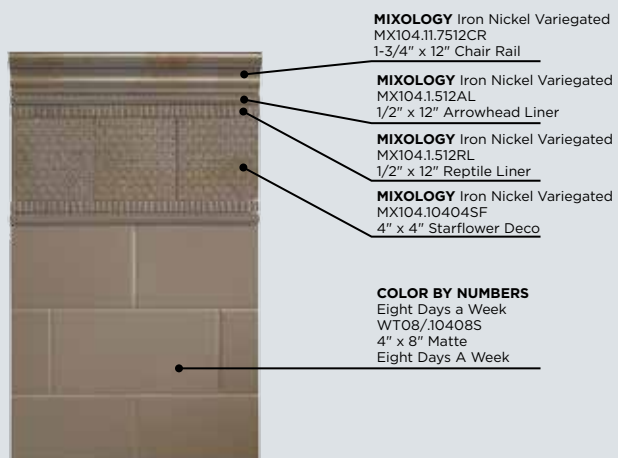

ENV-BLUESTN1-11
Bluestone and Mixology

MIXOLOGY Iron Nickel Variegated
MX104.11.7512CR
1-3/4" x 12" Chair Rail

MIXOLOGY Iron Nickel Variegated
MX104.1.512AL
1/2" x 12" Arrowhead Liner

MIXOLOGY Iron Nickel Variegated
MX104.1.512RL
1/2" x 12" Reptile Liner

MIXOLOGY Iron Nickel Variegated
MX104.10404SF
4" x 4" Starflower Deco

COLOR BY NUMBERS
Eight Days a Week
WT08/.10408S
4" x 8" Matte
Eight Days A Week

ENV-MIX1-11
Mixology
and Color By Numbers