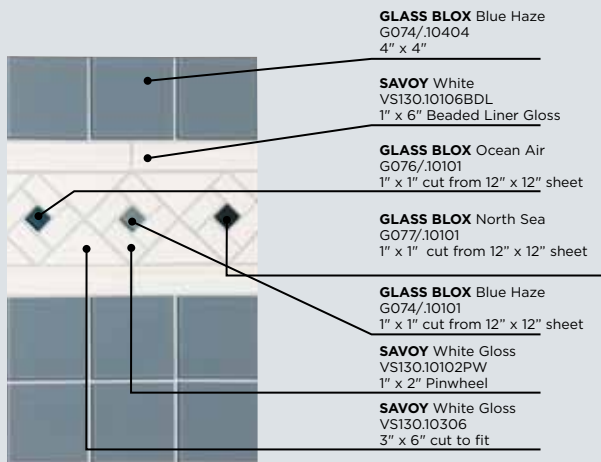

GLASS BLOX Blue Haze
G074/.10404
4" x 4"

SAVOY White
VS130.10106BDL
1" x 6" Beaded Liner Gloss

GLASS BLOX Ocean Air
G076/.10101
1" x 1" cut from 12" x 12" sheet

GLASS BLOX North Sea
G077/.10101
1" x 1" cut from 12" x 12" sheet

GLASS BLOX Blue Haze
G074/.10101
1" x 1" cut from 12" x 12" sheet

SAVOY White Gloss
VS130.10102PW
1" x 2" Pinwheel

SAVOY White Gloss
VS130.10306
3" x 6" cut to fit