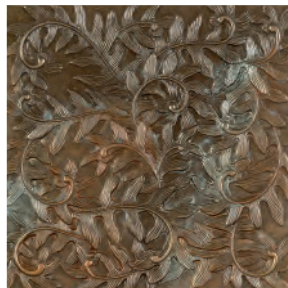

MX101.10404FM 4" x 4" BZ Floral Medallion Deco
MX101.10606FM 6" x 6" BZ Floral Medallion Deco

MX101.1.512AL 1/2" x 12" BZ Arrowhead Liner

MX101.1.512FML 1/2" x 12" BZ Floral Medallion Liner

MX101.1.512LKL 1/2" x 12" BZ Links Liner

MX101.1.512LL 1/2" x 12" BZ Leather Liner

MX101.1.512PNL 1/2" x 12" BZ Pencil Liner

MX101.1.512RL 1/2" x 12" BZ Reptile

MX101.1.512SFL 1/2" x 12" BZ Starflower

MX101.1.512VL 1/2" x 12" BZ Vine Liner

MX101.11.2512DL 1/2" x 12" BZ Dome Liner

MX101.11.7512CR 1-3/4" x 12" BZ Chair Rail

MXB01.10412 4" x 12" Bronze Mosaic Border

Bronze Variegated MX102

MX102.10404FT 4" x 4" BZV Smooth Field Tile
MX102.10606FT 6" x 6" BZV Smooth Field Tile

MX102.10404L 4" x 4" BZV Leather Deco
MX102.10606L 6" x 6" BZV Leather Deco

MX102.10404LK 4" x 4" BZV Links Deco
MX102.10606LK 6" x 6" BZV Links Deco

MX102.10404R 4" x 4" BZV Reptile Deco
MX102.10606R 6" x 6" BZV Reptile Deco

MX102.10404SF 4" x 4" BZV Starflower Deco
MX102.10606SF 6" x 6" BZV Starflower Deco