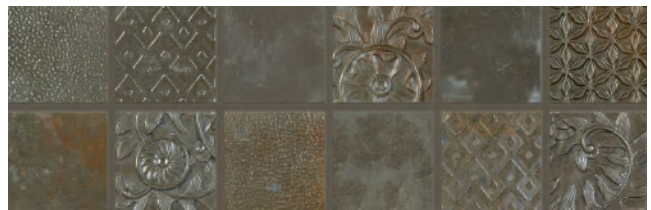

MXB03.10412 4" x 12" Iron Nickel Mosaic Border