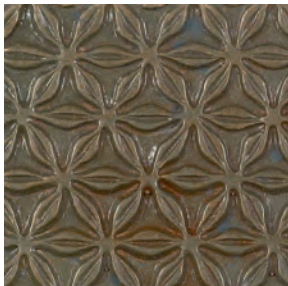

Iron Nickel Variegated MX104

MX104.10404FT 4" x 4" INV Smooth Field Tile
MX104.10606FT 6" x 6" INV Smooth Field Tile

MX104.10404L 4" x 4" INV Leather Deco
MX104.10606L 6" x 6" INV Leather Deco

MX104.10404LK 4" x 4" INV Links Deco
MX104.10606LK 6" x 6" INV Links Deco

MX104.10404R 4" x 4" INV Reptile Deco
MX104.10606R 6" x 6" INV Reptile Deco

MX104.10404SF 4" x 4" INV Starflower Deco
MX104.10606SF 6" x 6" INV Starflower Deco

MX104.10404V 4" x 4" INV Vine Deco
MX104.10606V 6" x 6" INV Vine Deco

MX104.10404FM 4" x 4" INV Floral Medallion Deco
MX104.10606FM 6" x 6" INV Floral Medallion Deco

MX104.1.512AL 1/2" x 12" INV Arrowhead Liner

MX104.1.512FML 1/2" x 12" INV Floral Medallion Liner

MX104.1.512LKL 1/2" x 12" INV Links Liner