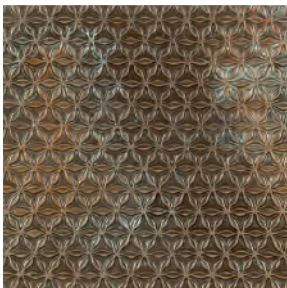

MX101.10404FM 4" x 4" BZ Floral Medallion Deco
MX101.10606FM 6" x 6" BZ Floral Medallion Deco

MX101.1.512AL 1/2" x 12" BZ Arrowhead Liner

MX101.1.512FML 1/2" x 12" BZ Floral Medallion Liner

MX101.1.512LKL 1/2" x 12" BZ Links Liner

MX101.11.7512CR 1-3/4" x 12" BZ Chair Rail

MXB01.10412 4" x 12" Bronze Mosaic Border

Bronze Variegated MX102

MX102.10404FT 4" x 4" BZV Smooth Field Tile
MX102.10606FT 6" x 6" BZV Smooth Field Tile

MX102.10404L 4" x 4" BZV Leather Deco
MX102.10606L 6" x 6" BZV Leather Deco

MX102.10404LK 4" x 4" BZV Links Deco
MX102.10606LK 6" x 6" BZV Links Deco

MX102.10404R 4" x 4" BZV Reptile Deco
MX102.10606R 6" x 6" BZV Reptile Deco

MX102.10404SF 4" x 4" BZV Starflower Deco
MX102.10606SF 6" x 6" BZV Starflower Deco