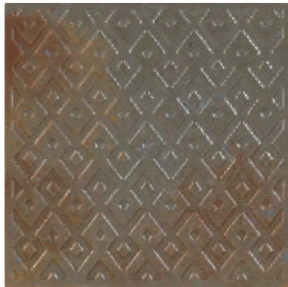

MX103.11.2512DL 1/2" x 12" IN Dome Liner

MX103.11.7512CR 1-3/4" x 12" IN Chair Rail

MXB03.10412 4" x 12" Iron Nickel Mosaic Border

Products featured in photo at right:
Mixology Iron Nickel
6" x 6" Links Deco

Iron Nickel Variegated MX104

MX104.10404FT 4" x 4" INV Smooth Field Tile
MX104.10606FT 6" x 6" INV Smooth Field Tile

MX104.10404L 4" x 4" INV Leather Deco
MX104.10606L 6" x 6" INV Leather Deco

MX104.10404LK 4" x 4" INV Links Deco
MX104.10606LK 6" x 6" INV Links Deco