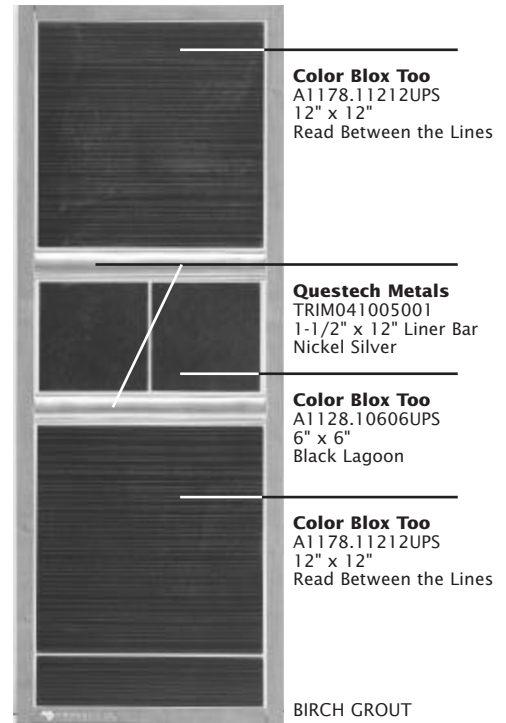

## COLOR BLOX TOO

CSV-FBINCBT1-07

CSV-FBINCBT2-07

CSV-FBINCBT3-07

CSV-FBINCBT4-07

- 13-7/8" x 37-1/4" panels feature choice Crossville products in multiple sizes
- Tile is mounted in attractive patterns and designs to emulate possible floor and wall combinations
- Panel backs include information on sizes, colors, trim and technical data
- Rich, solid-wood frame
- Wooden stand allows boards to be displayed in cascading order
- Display's footprint is 15" x 34" deep
- Sold in sets only

Back of  
Display  
Panel

CSV-FBINCBT1-07

CSV-FBINCBT2-07

CSV-FBINCBT3-07

CSV-FBINCBT4-07