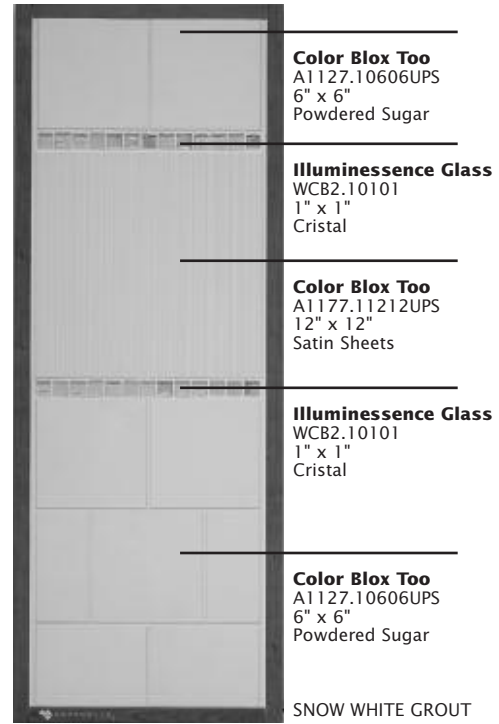

CSV-FBINCBT2-07