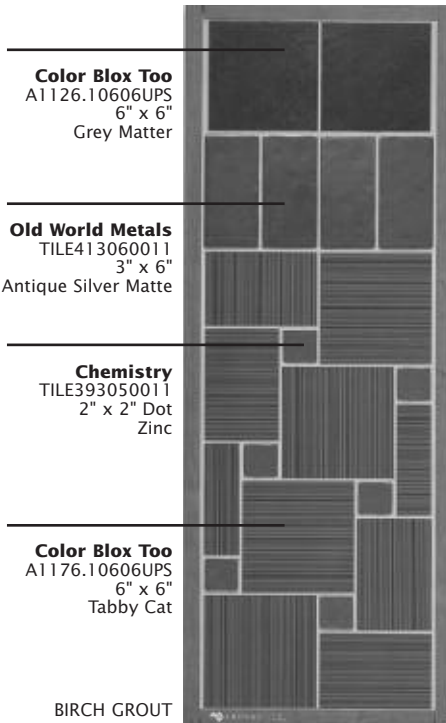

## COLOR BLOX TOO

CSV-FBINCBT1-07

CSV-FBINCBT2-07

CSV-FBINCBT3-07

CSV-FBINCBT4-07

- 13-7/8" x 37-1/4" panels feature choice Crossville products in multiple sizes
- Tile is mounted in attractive patterns and designs to emulate possible floor and wall combinations
- Panel backs include information on sizes, colors, trim and technical data
- Rich, solid-wood frame
- Wooden stand allows boards to be displayed in cascading order
- Display's footprint is 15" x 34" deep
- Sold in sets only

Back of  
Display  
Panel

CSV-FBINCBT1-07

CSV-FBINCBT2-07

CSV-FBINCBT3-07

CSV-FBINCBT4-07