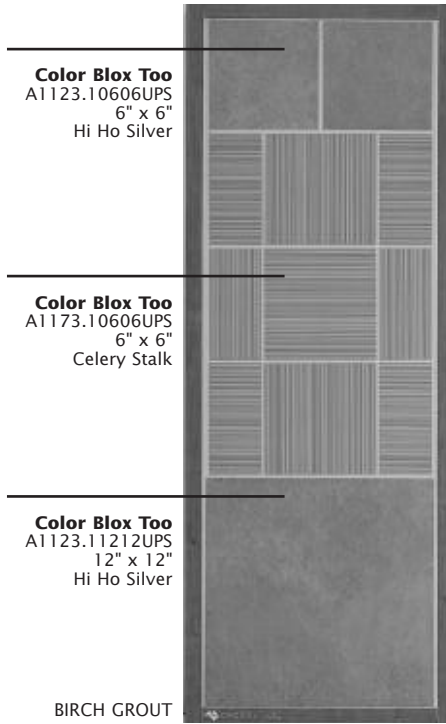

## COLOR BLOX TOO

CSV-FBINCBT1-07

CSV-FBINCBT2-07

CSV-FBINCBT3-07

CSV-FBINCBT4-07

- 13-7/8" x 37-1/4" panels feature choice Crossville products in multiple sizes
- Tile is mounted in attractive patterns and designs to emulate possible floor and wall combinations
- Panel backs include information on sizes, colors, trim and technical data
- Rich, solid-wood frame
- Wooden stand allows boards to be displayed in cascading order
- Display's footprint is 15" x 34" deep
- Sold in sets only

Back of  
Display  
Panel

CSV-FBINCBT1-07

CSV-FBINCBT2-07

CSV-FBINCBT3-07

CSV-FBINCBT4-07