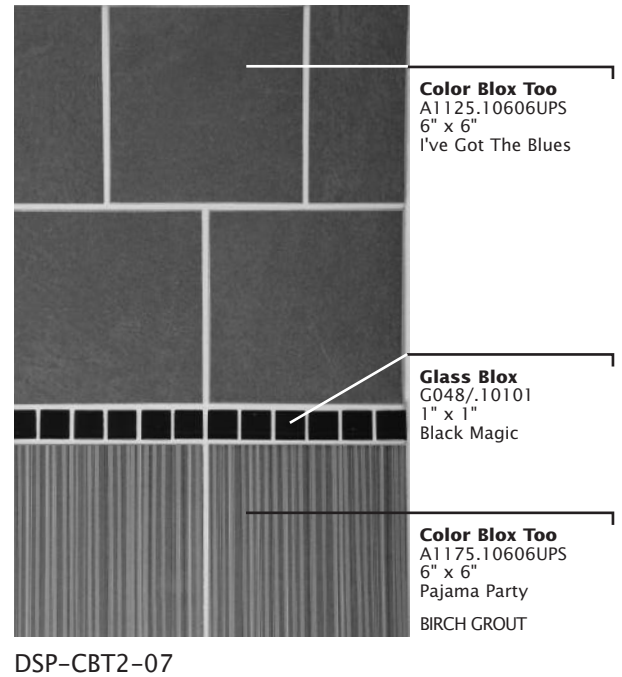

# ENVISION

Whether your space calls for subtle shading or bold brilliance, Color Blox Too has the power to transform. Mix and match stripes and solids for maximum impact.

## COLOR BLOX TOO

DSP-CBT1-07

DSP-CBT2-07

DSP-CBT3-07

DSP-CBT4-07

## COLOR BLOX TOO

LIT-CBTENSS-07