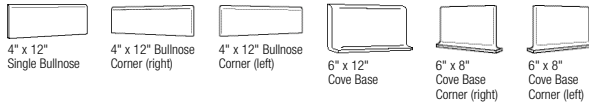

COLOR BLOX

A1108 SEA OTTER

Price Group I

▲Photo info

COLOR BLOX

Sizes Available (Available in all colors)

Nominal Size	Actual Size	Metric (cm)	Thickness
6" x 6"	5-3/4" x 5-3/4"	15 x 15	3/8"
12" x 12"	11-3/4" x 11-3/4"	30 x 30	3/8"
18" x 18"	17-3/4" x 17-3/4"	45 x 45	3/8"

Trim Sizes (Available in all colors)

Nominal Size	Actual Size	Metric (cm)
4" x 12" Single Bullnose	3-3/4" x 11-3/4"	9.5 x 30
4" x 12" Bullnose Corner (left)	3-3/4" x 11-3/4"	9.5 x 30
4" x 12" Bullnose Corner (right)	3-3/4" x 11-3/4"	9.5 x 30
6" x 12" Cove Base	5-3/4" x 11-3/4"	15 x 30
6" x 8" Cove Base Corner (left)	5-3/4" x 7-3/4"	15 x 20
6" x 8" Cove Base Corner (right)	5-3/4" x 7-3/4"	15 x 20