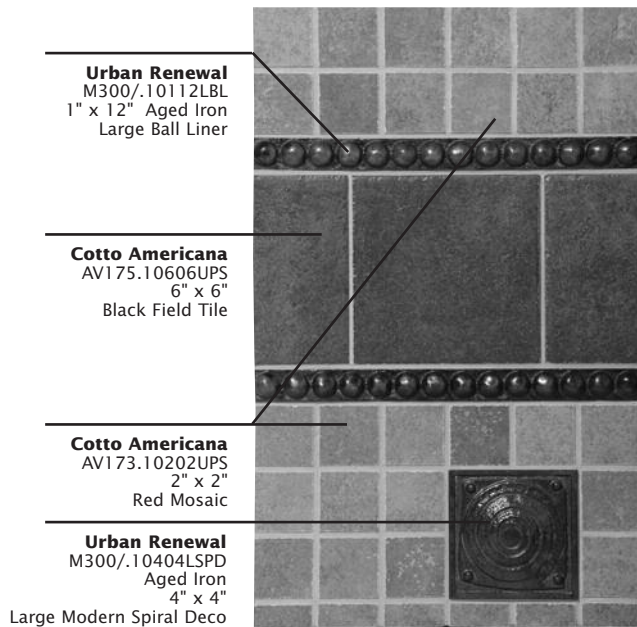

DISPLAY PANELS

Cotto Americana

INSPIRE

ENVISION

ENV-COTTO1-09

12" x 18"

ENV-COTTO2-09

12" x 18"

INS-COTTO1-09 13-7/8" x 37-1/4"

Cotto Americana

ENVISION

ENV-COTTO1-09

15 lbs.

ENV-COTTO2-09

15 lbs.

INSPIRE