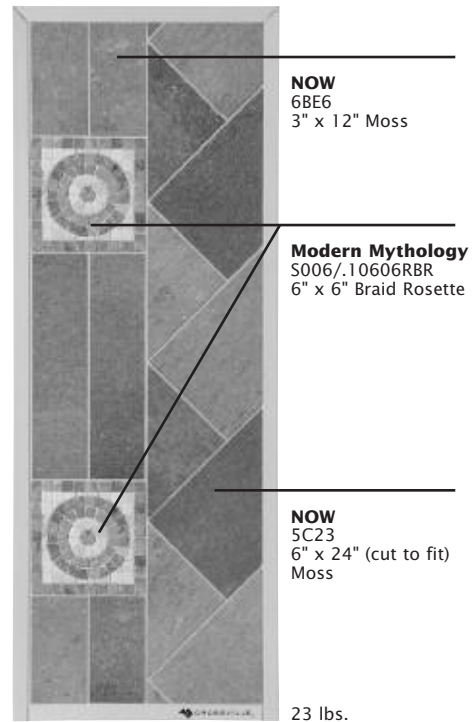

INSPIRE

NOW

INS-NOW1-09

INS-NOW2-09

- 13-7/8" x 37-1/4" panels feature Crossville's NOW series
- Tile is mounted in attractive patterns and designs to emulate possible floor and wall combinations
- Panel backs include information on sizes, colors, trim and technical data
- Panels sold individually

Back of
Display
Panel

NOW
7A37
3" x 6" Lead

NOW
5C24
6" x 24" Lead

23 lbs.

INS-NOW1-09

NOW
6BE6
3" x 12" Moss

Modern Mythology
S006/.10606RBR
6" x 6" Braid Rosette

NOW
5C23
6" x 24" (cut to fit)
Moss

23 lbs.

INS-NOW2-09