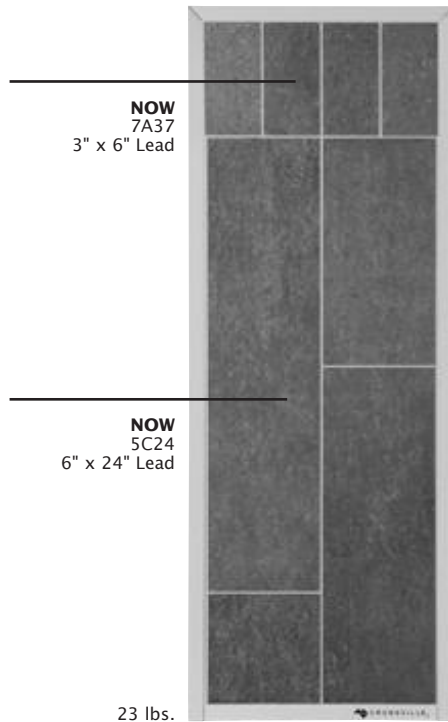

INSPIRE

NOW

INS-NOW1-09

INS-NOW2-09

- 13-7/8" x 37-1/4" panels feature Crossville's NOW series
- Tile is mounted in attractive patterns and designs to emulate possible floor and wall combinations
- Panel backs include information on sizes, colors, trim and technical data
- Panels sold individually

Back of
Display
Panel

NOW
7A37
3" x 6" Lead

NOW
5C24
6" x 24" Lead

23 lbs.

INS-NOW1-09

NOW
6BE6
3" x 12" Moss

Modern Mythology
S006/.10606RBR
6" x 6" Braid Rosette

NOW
5C23
6" x 24" (cut to fit)
Moss

23 lbs.

INS-NOW2-09