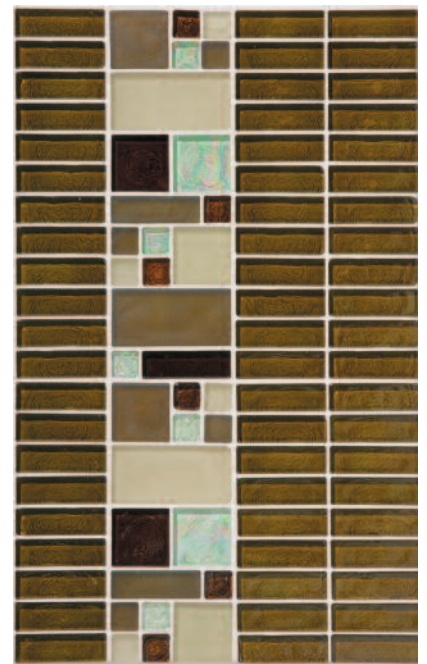

ENVISION

Crafted by artisans using centuries-old techniques, Echo Recycled Glass captures, refracts and bends light in a manner reminiscent of sunlight playing on water. And with a recycled content of 10 to 100 percent, depending on color, Echo Recycled Glass is an exquisite addition to Crossville's collection of recycled products.

ECHO RECYCLED GLASS

by Crossville

ENV-ECHO1

ENV-ECHO2

ENVISION

ECHO RECYCLED GLASS

by Crossville

EG210.1ICICLE2
Icicle Listello, frosted

EG210.101013
Opal
1" x 1", iridescent

EG210.1ICICLE2
Icicle Listello, frosted

EG080.101012
Ice Blue
1" x 1", frosted

EG080.102041BP
Ice Blue
2" x 4", clear

EG080.102022
Ice Blue
2" x 2", frosted

EG210.1ICICLE2
Icicle Listello, frosted

2" x 2" Opal
EG210.102021 clear
EG210.102022 frosted
EG210.102023 iridescent

2" x 2" Ice Blue
EG080.102021 clear
EG080.102022 frosted
EG080.102023 iridescent

ENV-ECHO1 12 lbs.

EB02.10412
4" x 12"
Mosaic Border
EG130
Root Beer Float
EG030
Prima
EG140
Dark Amber
EG020
For Keeps